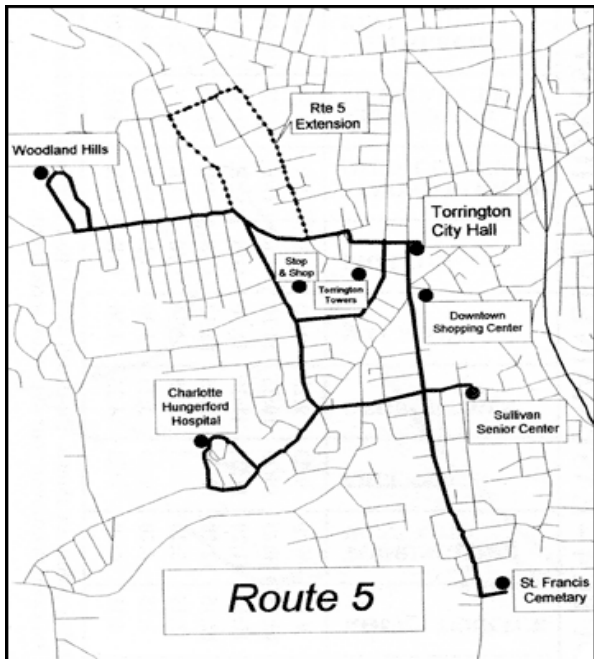

957 East Main Street
Torrington, CT 06790

(860) 489-2535 / Fax: (860) 489-3353
Toll Free: 1 (866) 906-4733

CANDYSTRIPER Bus Schedule

Route 5 - Extension Torrington Eastside to Southend

How To Read The Bus Schedule

You can read the bus schedule from left to right or right to left. It depends on if you choose to plan your trip by the time you want to get to where you to go, or the time you want to leave where you are. The timepoints listed on the schedule are not the only places the bus will stop along the route. The bus can stop anywhere along the route for pick-up or drop-off. You can stand at any corner along the route and flag down the bus.

Plan to be at the stop where you want to be picked up **at least (5) minutes before** the departure time listed on the schedule.

- 1) First make sure you are reading the correct bus schedule for where you want to be picked-up or dropped-off.
- 2) Find the location where you want to be picked-up or dropped-off, on the top of the bus schedule.
- 3) Look down the column and find the closest time the bus will be at the desired location to when you want to depart or arrive.
- 4) Then along the same row - read either (left to right: for arrival location/time) or (right to left: for departure location/time). The location is always listed on the top of the bus schedule.

Route 5 - Extension Torrington Eastside to Southend

Charlotte Hungerford Hospt.	High Street	Riverside Avenue	Wolcott Avenue	Migeon Avenue	Municipal Parking Lot
10:30	10:33	10:35	10:37	10:40	10:45
12:50	12:53	12:55	12:57	1:00	1:05